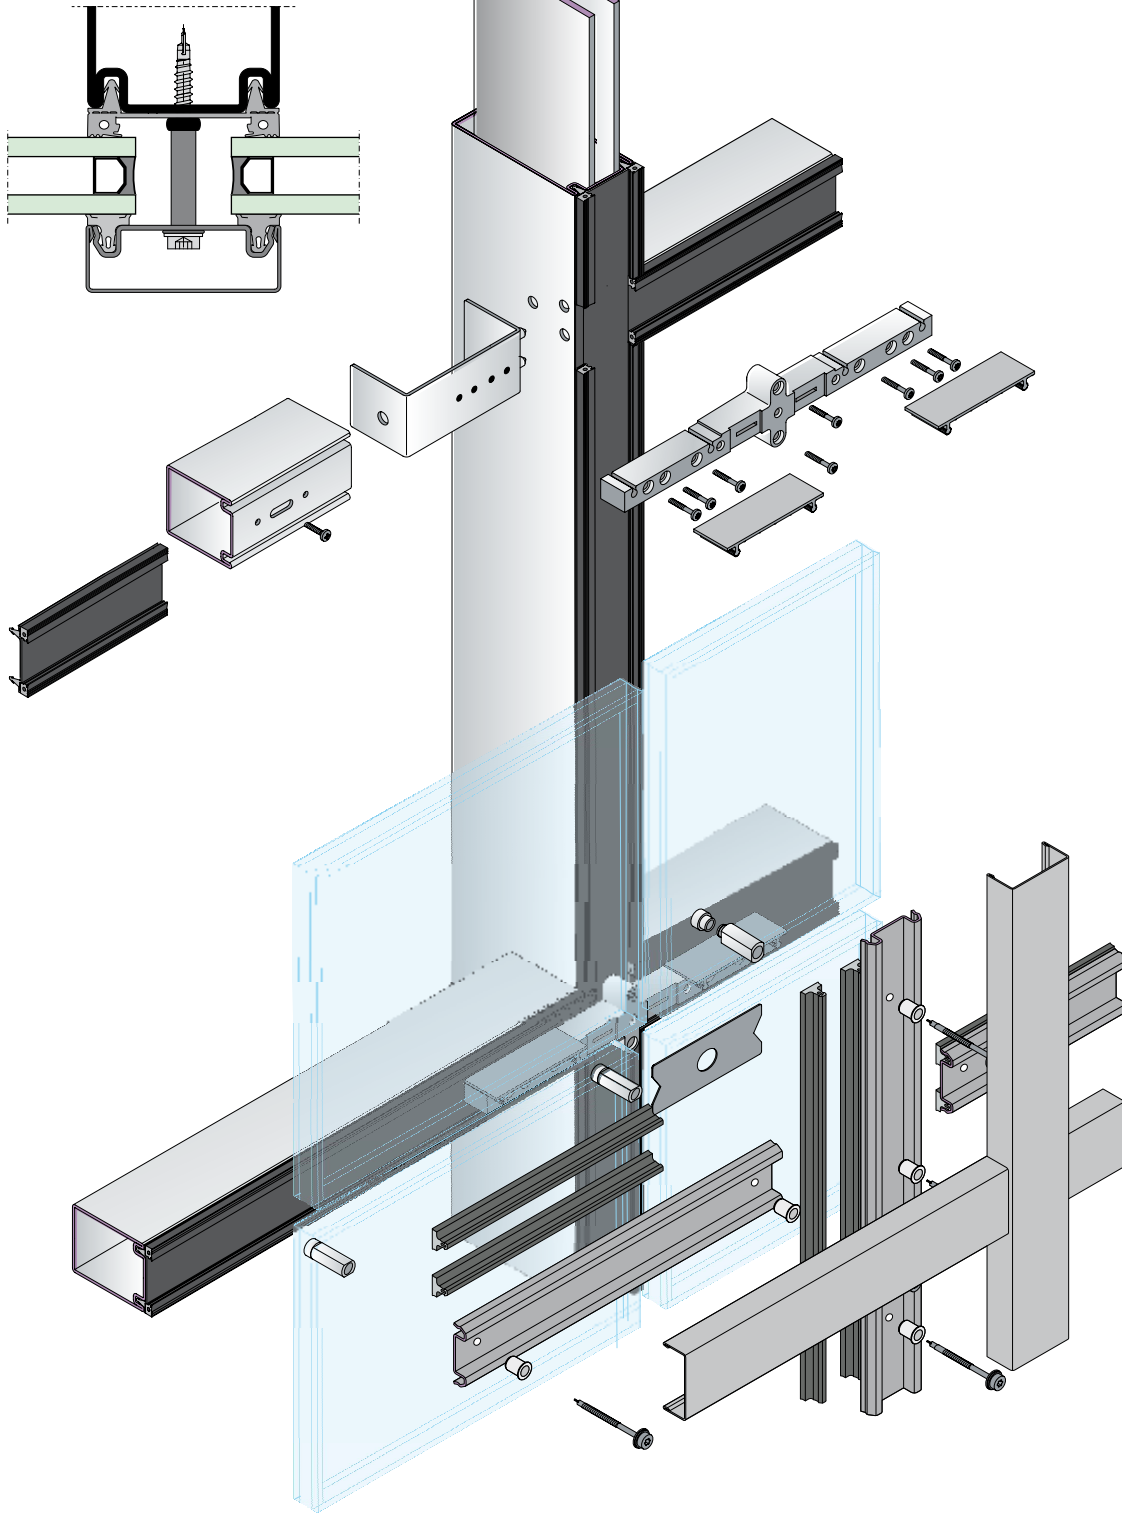

The RP-ISO-hermetic 45N curtain wall system, with the narrow sight line of the mullion and transom profile, is captivating. This meets the desire of architects and planners striving to design and install curtain walls made of composite glazing with an appearance that is as continuous as possible. By using the largest possible span widths, the static properties of this advantageous steel system bring in a maximum amount of light. Thanks to the innovative screw/plug technology, the system can be completely pre-assembled in the workshop. Installation requirements on the building site are thereby significantly reduced. RP-ISO-hermetic 45N also meets the highest standards in terms of system safety, heat insulation and fire protection. The strip galvanising on both sides of the profile also provides sufficient corrosion protection.

Accessories seals

x1 = No. 403 have these profiles in stock in a length of 7,5 m.
 x2 = See (2A) EAN
 x3 = Stainless steel 316 (1,4001)
 x4 = chrome
 --- surface/outer surface, finished grain 220240

LARGEST POSSIBLE SPAN WIDTHS

Among curtain wall systems, the RP-ISO-hermetic 60N system is the best choice. In addition to the attributes described for the RP-ISO-hermetic 45N system, another key aspect of the RP-ISO-hermetic 60N system is its compliance with the highest statistical standards. The even larger profile measurements allow for extraordinary mullion and transom span widths. With the option to further significantly strengthen the profiles with system-compliant static inserts, seemingly impossible slender geometries are also possible. Excessive weights of glass are also supported by the system's overall concept.