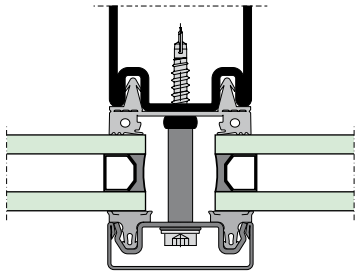

**MODERN, STYLISH
AND PARTICULARLY
EFFICIENT**

The RP-ISO-hermetic 45N curtain wall system, with the narrow sight line of the mullion and transom profile, is captivating. This meets the desire of architects and planners striving to design and install curtain walls made of composite glazing with an appearance that is as continuous as possible. By using the largest possible span widths, the static properties of this advantageous steel system bring in a maximum amount of light. Thanks to the innovative screw/plug technology, the system can be completely pre-assembled in the workshop. Installation requirements on the building site are thereby significantly reduced. RP-ISO-hermetic 45N also meets the highest standards in terms of system safety, heat insulation and fire protection. The strip galvanising on both sides of the profile also provides sufficient corrosion protection.