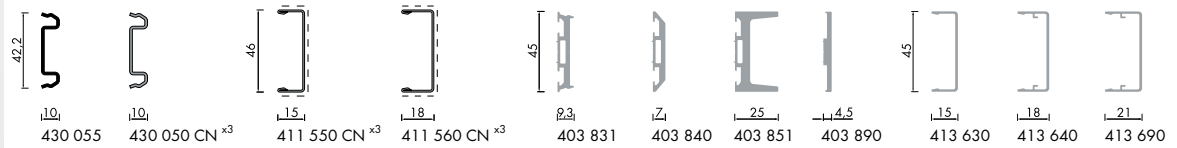

RP-ISO-hermetic 45N

Profile overview

RP-ISO-hermetic 45N

Accessories seals

Aluminium

1. 1 Dortmund Concert Hall, Germany
2. 2 TGP Seattle office, USA
3. 3 PVG Presse-Vertriebs Gesellschaft KG, Frankfurt, Germany
4. 4 Vapiano Dortmund, Germany

1

2