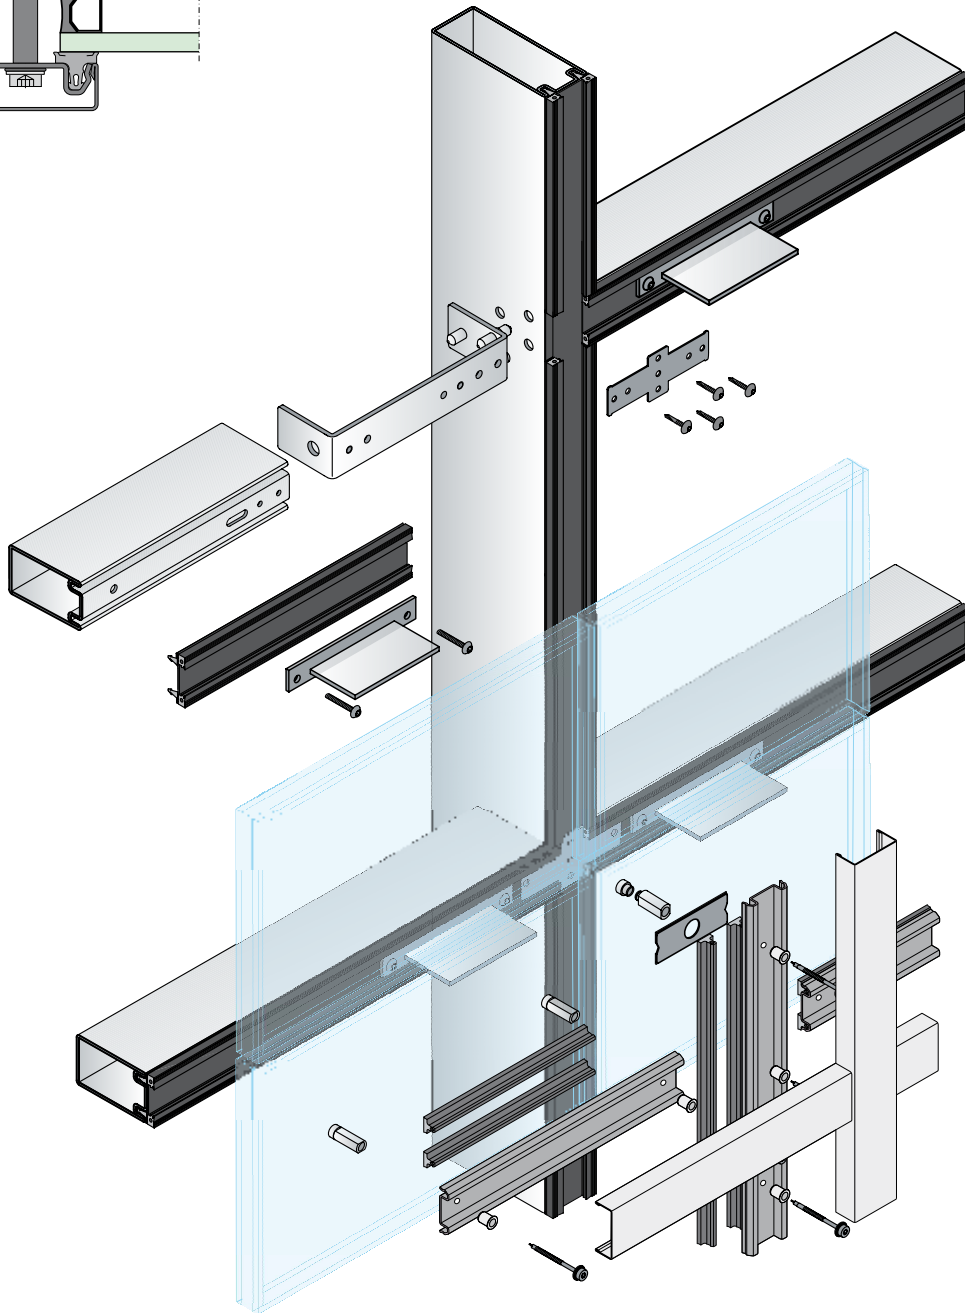

**MODERN, STYLISH
AND PARTICULARLY
EFFICIENT**

The RP-ISO-hermetic 45N curtain wall system, with the narrow sight line of the mullion and transom profile, is captivating. This meets the desire of architects and planners striving to design and install curtain walls made of composite glazing with an appearance that is as continuous as possible. By using the largest possible span widths, the static properties of this advantageous steel system bring in a maximum amount of light. Thanks to the innovative screw/plug technology, the system can be completely pre-assembled in the workshop. Installation requirements on the building site are thereby significantly reduced. RP-ISO-hermetic 45N also meets the highest standards in terms of system safety, heat insulation and fire protection. The strip galvanising on both sides of the profile also provides sufficient corrosion protection.