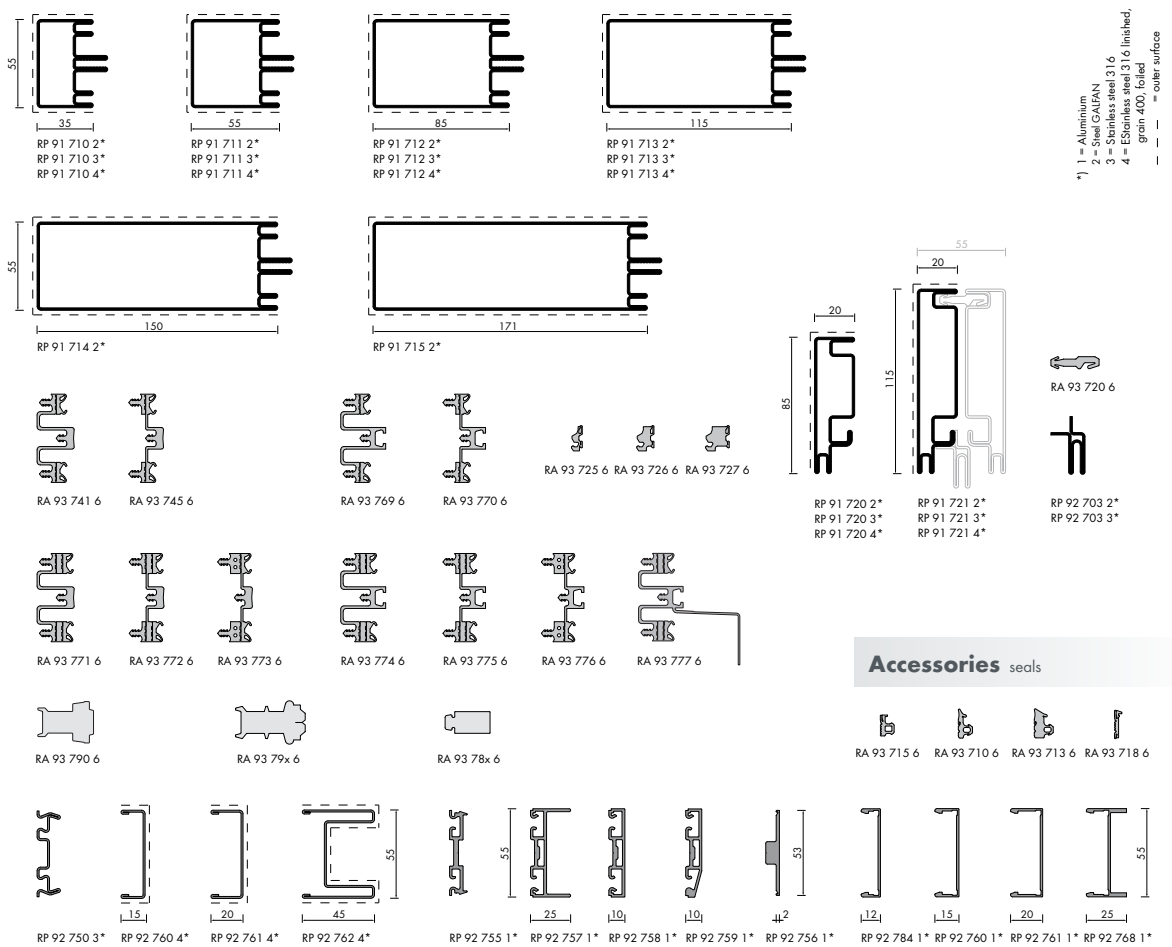

RP-tec 55 / 55 plus (FERRO-WICTEC 55 E / 55 E plus)

Profile overview

RP-tec 55 / 55 plus (FERRO-WICTEC 55 E / 55 E plus)