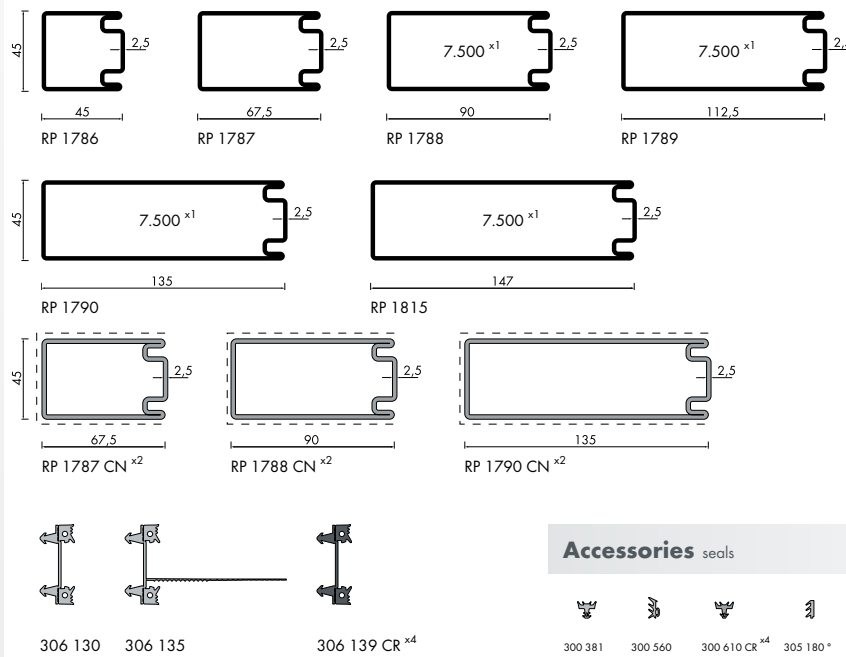

RP-ISO-hermetic 45N

Profile overview

RP-ISO-hermetic 45N

Accessories seals

Aluminium