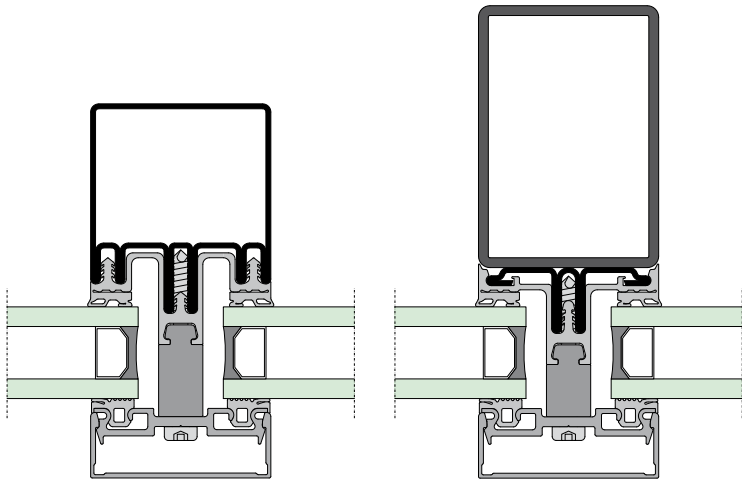

The RP-ISO-hermetic 45N curtain wall system, with the narrow sight line of the mullion and transom profile, is captivating. This meets the desire of architects and planners striving to design and install curtain walls made of composite glazing with an appearance that is as continuous as possible. By using the largest possible span widths, the static properties of this advantageous steel system bring in a maximum amount of light. Thanks to the innovative screw/plug technology, the system can be completely pre-assembled in the workshop. Installation requirements on the building site are thereby significantly reduced. RP-ISO-hermetic 45N also meets the highest standards in terms of system safety, heat insulation and fire protection. The strip galvanising on both sides of the profile also provides sufficient corrosion protection.

3

University of Koblenz-Landau, Germany

4

Hanover Industrial Fair, Germany

1

2

**NARROW,
INSULATED AND A
UNIFIED CONCEPT**

System