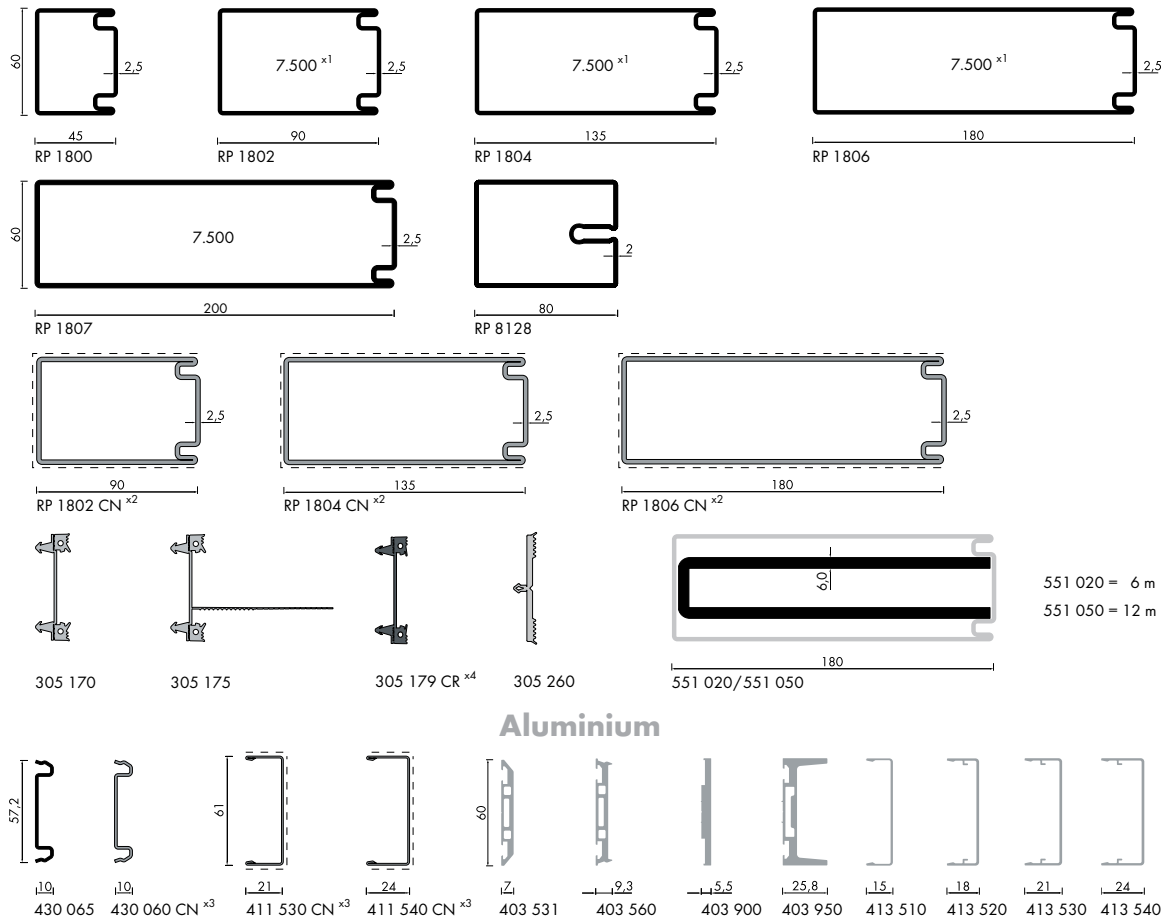

RP-ISO-hermetic 60N

Profile overview

RP-ISO-hermetic 60N

1. 1 Leisure and Communication Centre, Germany
2. 2 New Yorker, Braunschweig, Germany
3. 3 BMW Iserlohn, Germany
4. 4 Centre of Performing Arts, Dallas, USA
5. 5 IHK, Paderborn, Germany
6. 6 Rösraht Cultural Centre, Germany

Accessories seals