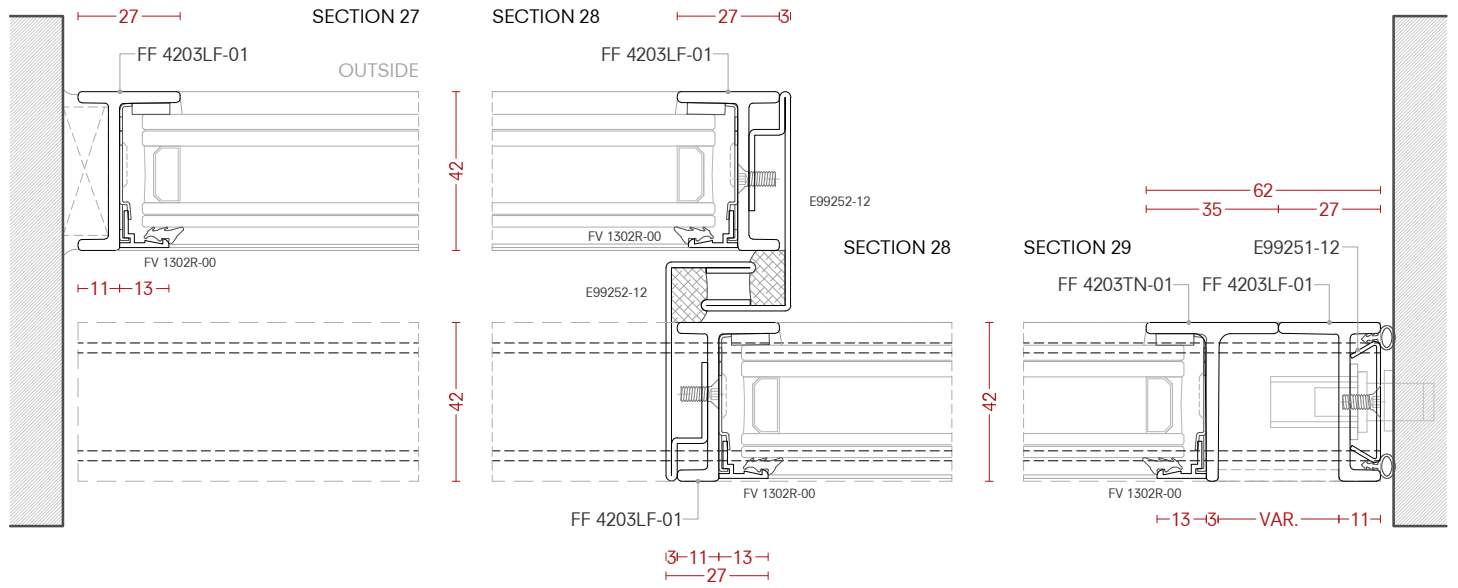

examples: sliding

scale 1:2

OFFICIAL PARTNER OF OTTOSTUMM | mogs

METALFORM

MASTERS OF METAL

UNITEDKINGDOM

METALFORM

NORWAYMETALLTD