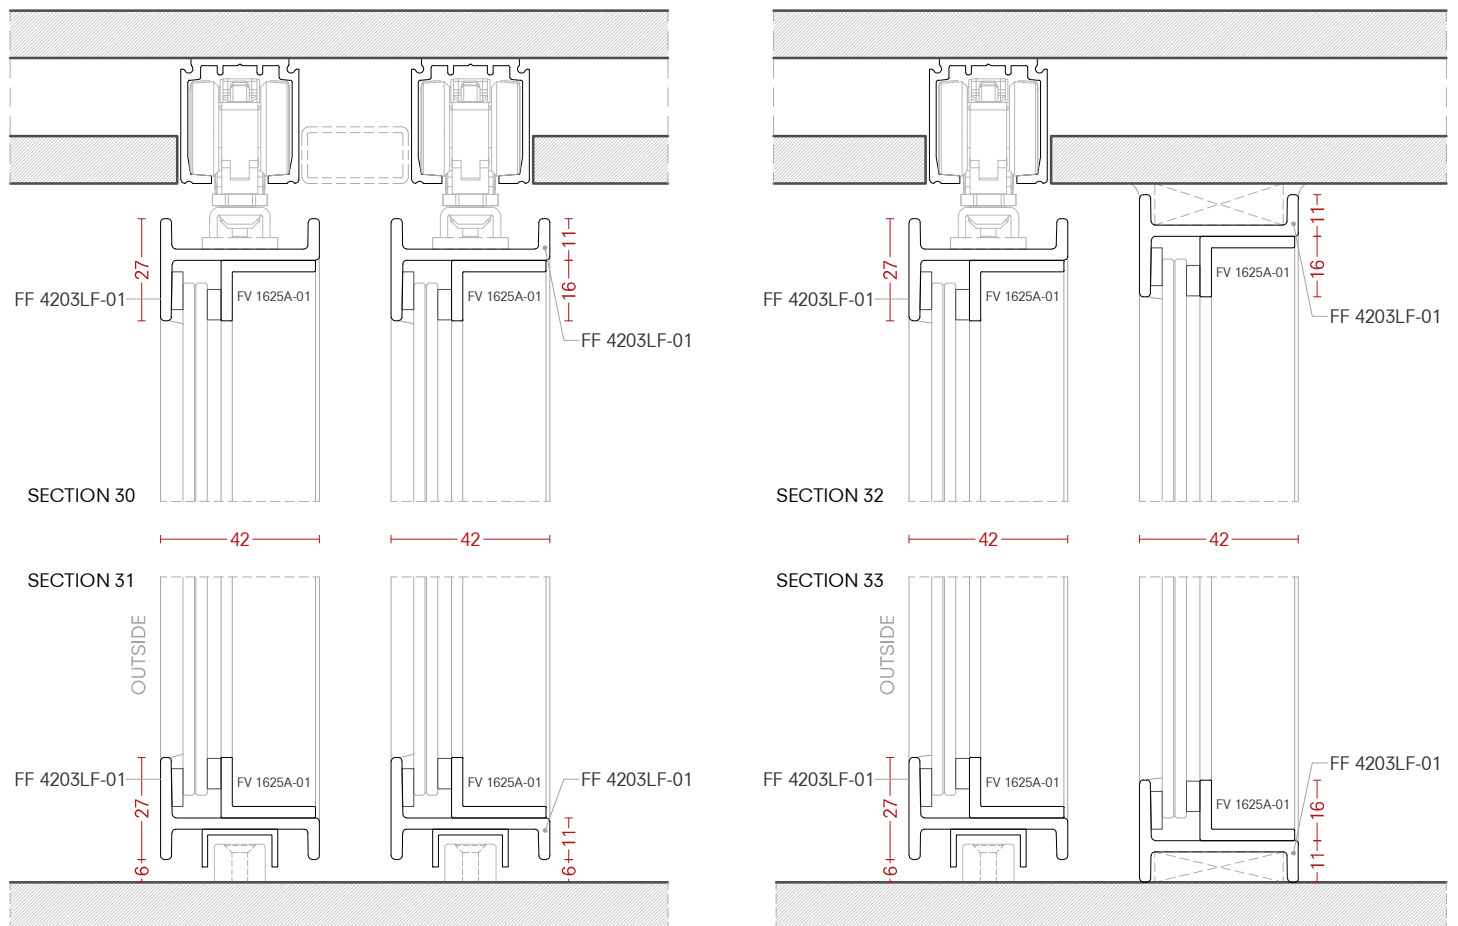

examples: sliding

scale 1:2

OFFICIAL PARTNER OF OTTOSTUMM | mogs

METALFORM

MASTERS OF METAL

UNITEDKINGDOM

METALFORM

NORWAYMETALLTD